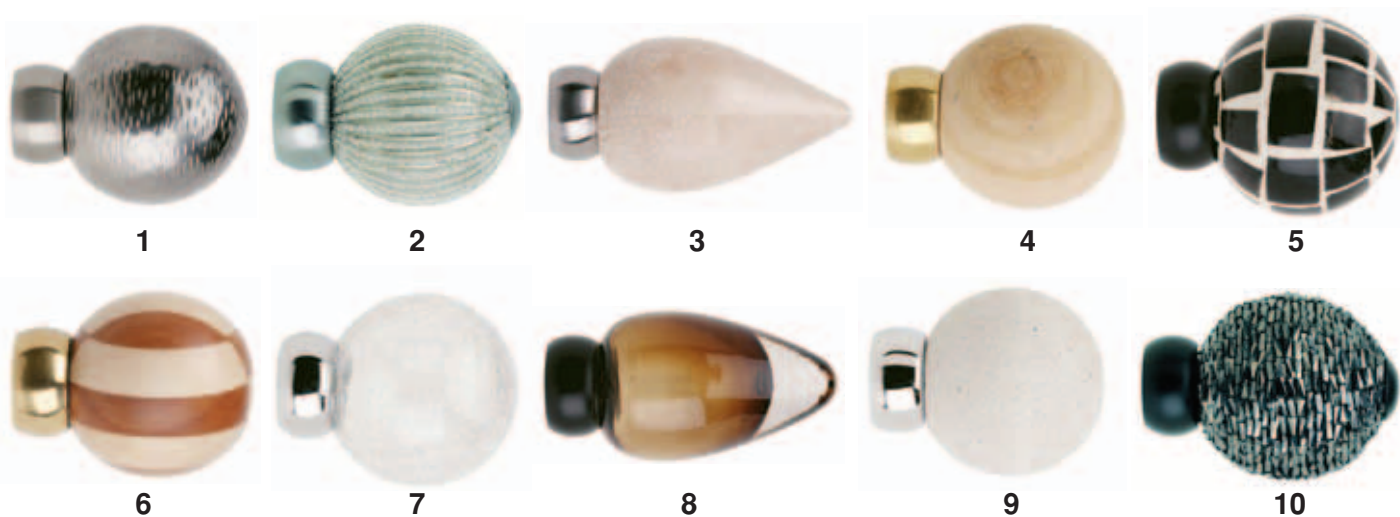

28mm Mix and Match Range

A striking range of mix and match poles and finials in designs to suit any taste.

All items are sold separately to enable you to achieve a truly unique look.

All poles come complete with a joining piece, allowing poles to be joined together to cover wider windows.

Please note that additional brackets should be purchased to support the join.

This range is suitable for medium weight curtains up to 8kg (17.6lbs).

Additional accessories for this range include corner joints, pass over brackets and pass over rings to provide an effective bay window solution. Pass over rings are suitable for use on bay windows up to angles 60 degrees only. 90 degree bay windows will require a 4 curtain solution.

Pole Sizes: 120cm and 180cm

Colour finishes: Burnished Brass Effect, Brushed Silver Effect, Chrome Effect and Black.