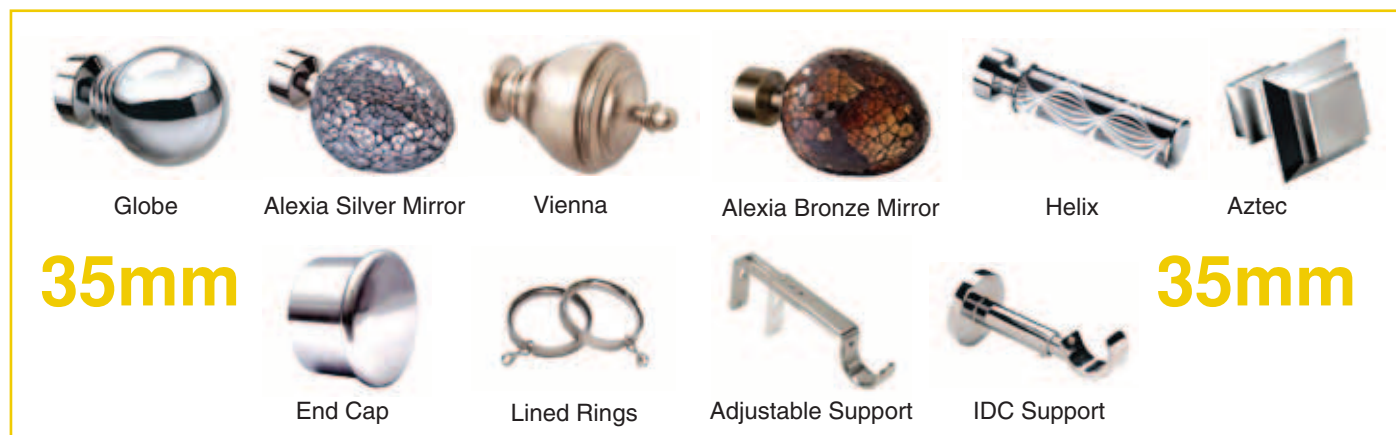

Complete range of poles and components sold individually

Description 35mm	Antique Brass	Satin Silver	Chrome	Polished Graphite
Globe	706105	706107	706110	706109
Alexia bronze mirror	706160			
Alexia silver mirror		706161	706162	706163
Aztec	706111	706113	706116	706115
Helix	706129	706131	706134	706133
End cap	706123	706125	706128	706127
Vienna	706117	706119	706122	706121
180cm pole only	710260	710264		
240cm pole only	710265	710269		
Lined Rings (8)	706085	706086	706089	706088
Adjustable Support	706164	706165	706166	706167
IDC Support	710295	710299	710297	710298
Passing rings	710315	710319	710315	710318
Passing Support	710305	710309		
Single corner joint	710325	710329		
Double corner joint	710330	710334		
Pole Connector		710335