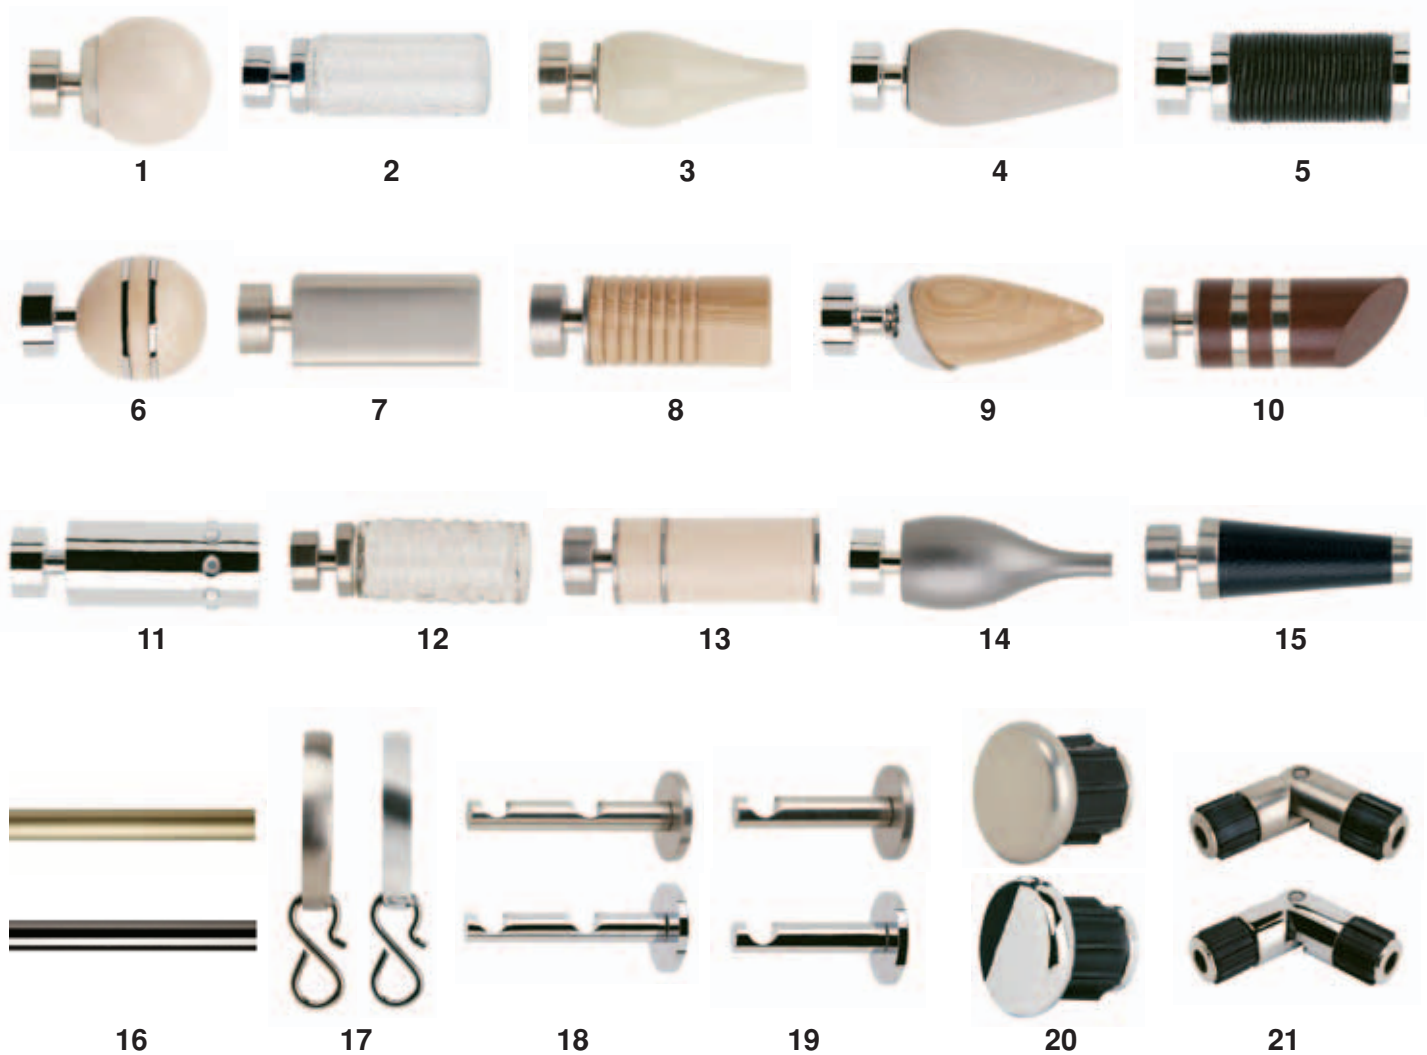

A beautiful range of poles with 16 contemporary style slender finials in a variety of designs and materials to compliment all types of modern or contemporary room styles.

The poles, finials, brackets and rings are all sold separately enabling you to mix and match to create your own individual look.

All poles come complete with a joining piece, allowing poles to be joined together to cover wider windows.

Please note that additional brackets should be purchased to support the join.

Bay window corner joints are ideal for angles up to 60 degrees suitable for use with lightweight curtains up to 4kg (8.8lbs).

Corner joints provide a decorative solution for most bay windows when using 4 functional or 2 display curtains.

Additional features for this range include double brackets and end stoppers which achieve an elegant and stylish multi-layered look which will enhance any window.

Colour finishes: Chrome Effect and Satin Nickel Effect.