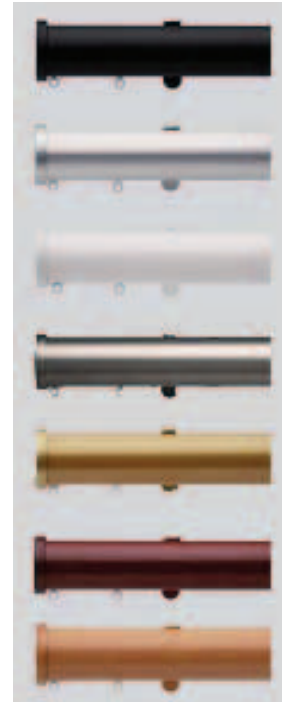

## Metropole 30mm

**Ball Finial**

**Spear Finial**

**Standard End Cap**

All poles available with either standard End Cap, Ball or Spear Finial.

For more details please request a brochure.  
All available Made to Measure.

**50mm Metropole also available electrically operated. See Electrics Section**

- Black
- Silver
- White
- Steel Grey
- Diva Gold
- Mahogany
- Oak

**Metropole 23mm**

**Silent Gliss 1003 Metropole – 23mm**

Hand operated system. Suitable for light to medium weight curtains.  
All brackets, bracket covers and endcaps are coordinated to match the colour of the pole as standard.