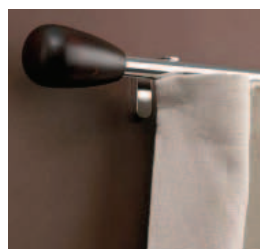

**System 1003 can be forward and reverse bent for a bay window.**

**Crystal**

**Paddle**

All poles available with either standard End Cap, or from the ranges below.

**Coral**

For more details please request a brochure.  
All available Made to Measure.