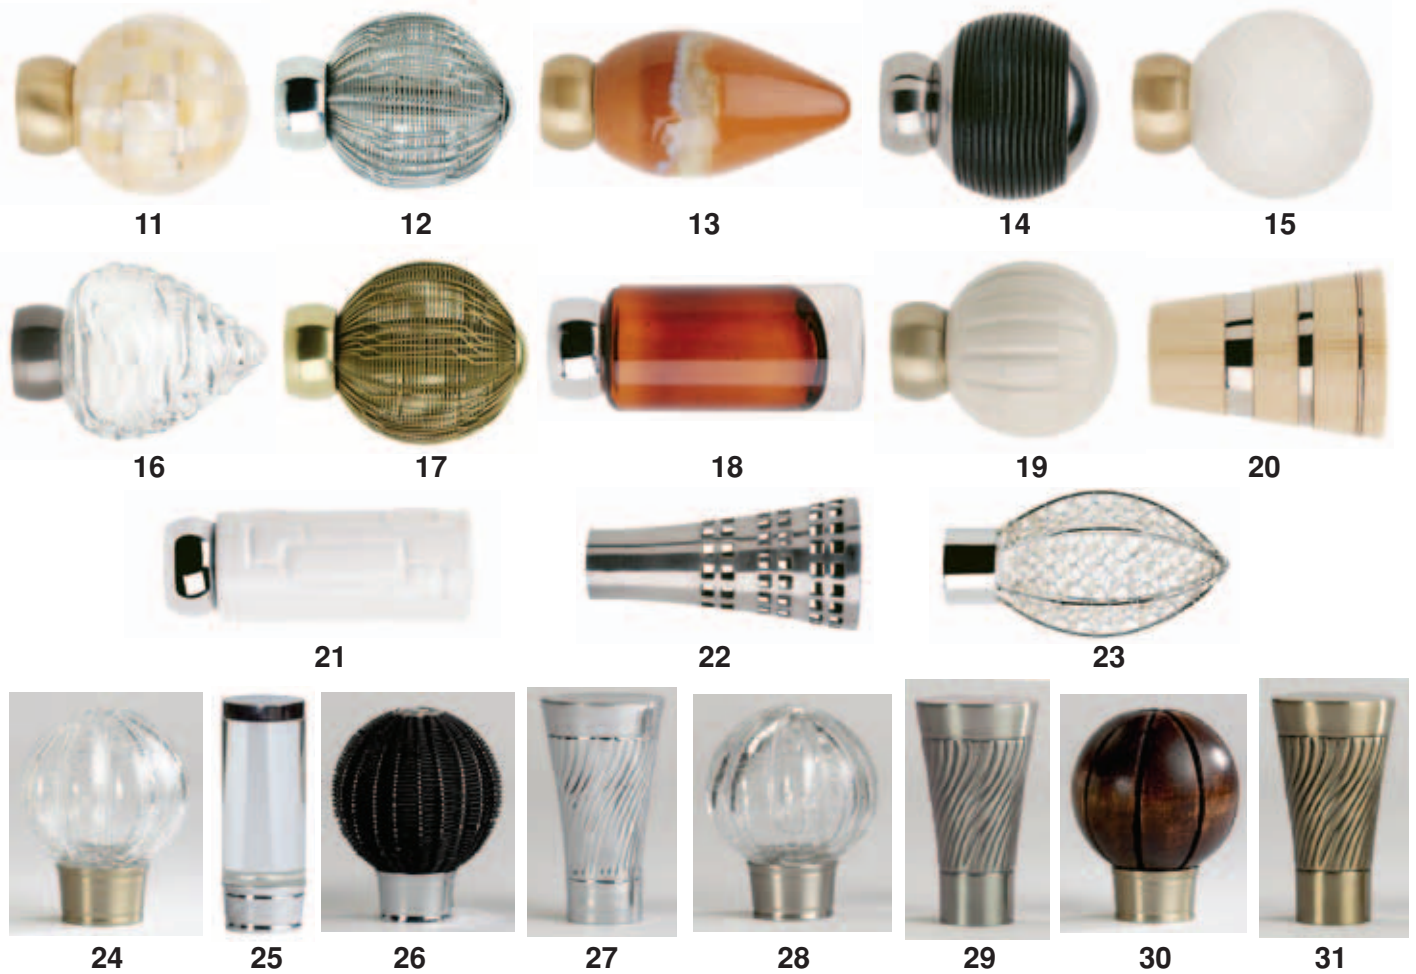

28mm Mix and Match Range

A striking range of mix and match poles and finials in designs to suit any taste.

All items are sold separately to enable you to achieve a truly unique look.

All poles come complete with a joining piece, allowing poles to be joined together to cover wider windows.

Please note that additional brackets should be purchased to support the join.

This range is suitable for medium weight curtains up to 8kg (17.6lbs).

Additional accessories for this range include corner joints, pass over brackets and pass over rings to provide an effective bay window solution. Pass over rings are suitable for use on bay windows up to angles 60 degrees only. 90 degree bay windows will require a 4 curtain solution.

Pole Sizes: 120cm and 180cm

Colour finishes: Burnished Brass Effect, Brushed Silver Effect, Chrome Effect and Black.

Swish Mix & Match Pole Collection

Straight Window Accessories

Bay Window Accessories

No.	Description <b>28mm</b>	Code Black Effect	Code Brushed Silver Effect	Code Burnished Brass Effect	Code Chrome Effect
32	120cm Pole Kit	10006500	10006498	10006499	10006497
32	18cm Pole Kit	10006504	10006502	10006503	10006501
32	240cm Pole Kit *	10006508	10006506	10006507	10006497
32	360cm Pole Kit *	10006512	10006510	10006511	10006501
32	120cm Pole Only	10006466	10006464	10006462	10006505
32	180cm Pole Only	10006467	10006465	10006463	10006509
33	Rings (pack 6)	WX880Z0006P	10005197	WX880BB0006P	WX880CH0006P
34	28mm Brackets (2)	10006459	10006458	10006457	10006456
35	Bay corner joint (2)	NA	10006455	10006454	10006453
36	Bay Pass-over rings	NA	10006473	10006472	10006471
37	Bay Corner Support Bracket	NA	10006470	10006469	10006468