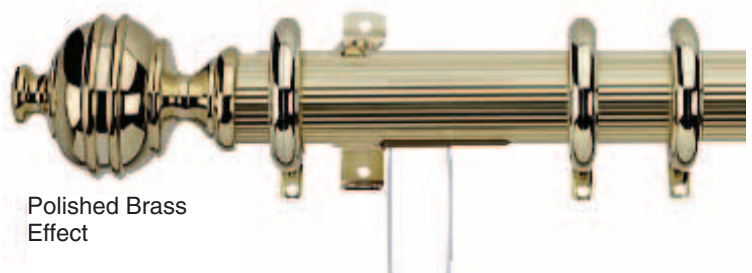

Corded Pole Ranges

Sizes	Royal Orb 38mm	Royal Orb Reeded 38mm
0.96m – 1.68m (3'2" – 5'6")	ROB38096/BBR	ROR38096/BBR
1.68m – 3.05m (5'6" – 10'0")	ROB38168/BBR	ROR38168/BBR
2.13 – 3.96m (7'0" – 13'0")	ROB38213/BBR	ROR38213/BBR
Royal Orb Ringslides (pk 4)	IBA0000/BBR	IBA0000/BBR

38mm Royal Orb & accessories

Precorded telescopic poles available in Polished Brass Effect. Brackets/rings/finials included.

Polished Brass Effect

Polished Brass Effect

Full Product Range Available See Main Catalogue 