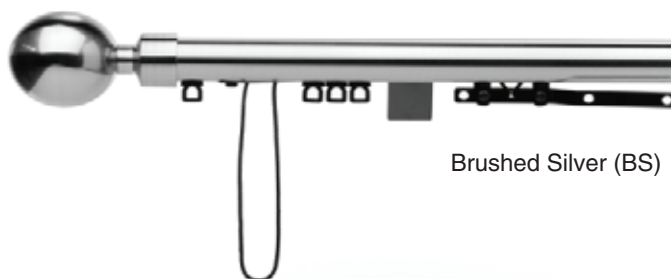

All Designs available in Antique Brass, Black or Satin Silver.

Corded Pole Ranges

Polaris is a complete aluminium corded pole system featuring Unicord single cord operation.

Burnished Brass Effect (BNSB)

Brushed Silver Effect (BSV)

Code	Size
7230/225*	225cm / 86"
7230/250*	250cm / 98"
7230/275*	275cm / 108"
7230/300*	300cm / 118"
7230/325*	325cm / 128"
7230/350*	350cm / 138"
7230/375*	375cm / 148"
* Burnished Brass (BNSB) Brushed Silver (BSV)	

* All poles are supplied in two pieces with a joining sleeve. The join is then concealed by the centre bracket.

Full Product Range Available See Main Catalogue

Glyda ipole Corded pole

Brushed Silver (BS)