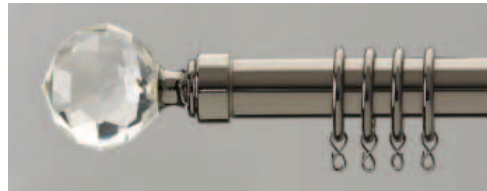

Kingsbury / Queensbury / Finsbury

16mm real Stainless Steel Decorative poles, complete with lined rings and a fixed eyelet suitable for voile curtains and light weight fabrics.

Full Product Range
Available
See Main
Catalogue

Size	Kingsbury	Queensbury	Finsbury
120cm / 47"	7216/120RST	7217/120RST	7218/120RST
180cm / 71"	7216/180RST	7217/180RST	7218/180RST
240cm / 94"	7216/240RST	7217/240RST	7218/240RST
300cm / 118"	7216/300RST	7217/300RST	7218/300RST
Additional lined rings (4)	72160 RST		
Bracket Extension	72165 RST		
Double pole Bkt Extension	72167 RST		

Poles 240cm and over supplied in 2 parts c/w a joining sleeve.

Collection of 25 / 28mm Telescopic Poles

Complete Pole Sets

Bacchus

Cornucopia

Titan

Capella

Sizes	Bacchus Antique Brass Effect	Cornucopia Satin Steel or Antique Brass	Titan Satin Steel or Antique Brass	Capella Satin Steel or Black Nickel
120 – 210cm (47" – 83")	7225/002AQ	7223002*	7226/002*	7228/002*
210 – 360cm (83 – 142")	7225/004AQ	7223004*	7226/004*	7228/004*
Prestige Holdback (single)	72235AQ	72235*	72235*	72230*
Extra Rings (pack 4)	72230AQ	72230*	72230*	72230*

* Substitute* for Satin Steel Effect (STST) or Antique Brass Effect (AQ) or Black Nickel (BKNK)

Pristine 25-28mm Extendable Poles

Complete Pole Sets

Crystal

Ball

Cage

Description and Size	Antique Brass	Satin Silver	Black	Supports	Rings
Ball Finial 120-210cm	720075	720077	720079	3	22
Ball Finial 170-300cm	720076	720078	720080	3	30
Crystal Finial 120-210cm	720087	720089	720091	3	22
Crystal Finial 170-300cm	720088	720090	720092	3	30
Cage Finial 120-210cm	720081	720083	720085	3	22
Cage Finial 170-300cm	720082	720084	720086	3	30
Rings (8)	720093	720094	720095		