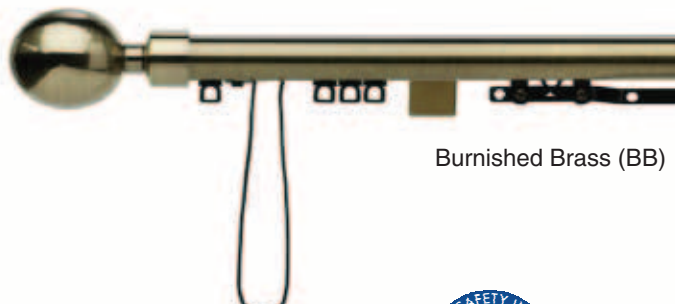

Black (BL)

Burnished Brass (BB)

Sizes	Code	Brackets
150cm	GLY150/Colour	3
180cm	GLY180/Colour	3
240cm	GLY240/Colour	4
Spare Gliders	GLIDER/WH (10) White	
Spare Gliders	GLIDER/BL (10) Black